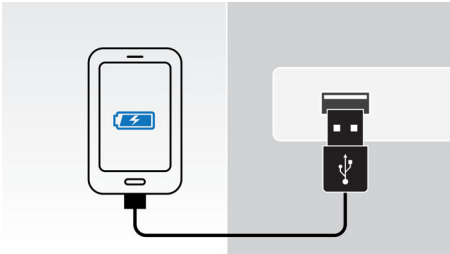

- Charge second mobile device via USB port
- Free ClockStudio app for internet radio and other cool features
- Audio-in for portable music playback

PHILIPS

Highlights

DualDock to charge and play

The innovative Philips DualDock with Lightning and 30-pin connector can charge and play any Apple device. Created to meld sleek styling with effortless functionality, you can switch between either connector in a flash. Enjoy your favourite tunes no matter what Apple device you want to use.

USB for second device

For added convenience, this speaker also boasts a USB port for charging a second mobile device even when your iPod/iPhone is docked.

Auto clock/date sync

Docking station automatically synchronises the clock or date with your iPod/iPhone/iPad when docked. Just press a button to switch between clock and date display.