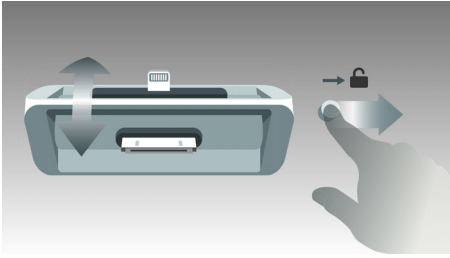

Philips
docking speaker

DualDock
for iPod/iPhone/iPad

DS1600

Sound that fits your home for iPod/iPhone/iPad

The DS1600 docking speaker plays and charges all your iPods/iPhones/iPads with Philips DualDock via Lightning and 30-pin connectors. It gives you full and rich sound and features a USB port for charging a second mobile device for added versatility.

- DualDock to charge and play Apple devices (Lightning and 30-pin)
- Elegant and compact design to fit on any bedside table
- Soft glow night light
- Auto synchronisation of time or date when docked

Advanced versatility

- Charge second mobile device via USB port
- Free ClockStudio app for internet radio and other cool features
- Audio-in for portable music playback

PHILIPS

Highlights

DualDock to charge and play

The innovative Philips DualDock with Lightning and 30-pin connector can charge and play any Apple device. Created to meld sleek styling with effortless functionality, you can switch between either connector in a flash. Enjoy your favourite tunes no matter what Apple device you want to use.

USB for second device

For added convenience, this speaker also boasts a USB port for charging a second mobile device even when your iPod/iPhone is docked.

Auto clock/date sync

Docking station automatically synchronises the clock or date with your iPod/iPhone/iPad when docked. Just press a button to switch between clock and date display.