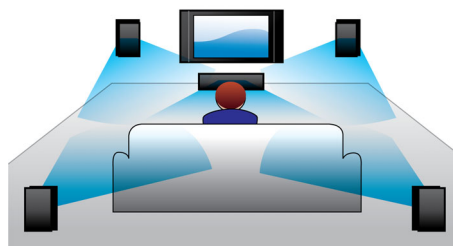

Dolby TrueHD and DTS-HD

Dolby TrueHD and DTS-HD Master Audio Essential deliver the finest sound from your Blu-ray Discs. Audio reproduced is virtually indistinguishable from the studio master, so you hear what the creators intended for you to hear. Dolby TrueHD and DTS-HD Master

HTS5591/51

Audio Essential complete your high definition entertainment experience.