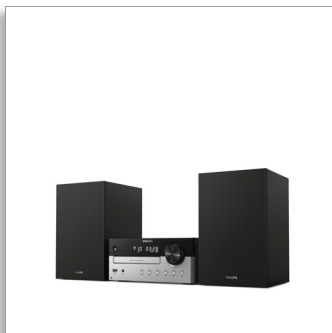

Philips
Micro Music System

Bluetooth®

CD, MP3-CD, USB, FM
USB port for charging
60 W, Audio-in

TAM4205

Richer sound for all of your tunes

This classic-looking micro system lets you stream music and podcasts, play CDs and listen to FM radio — all in rich 60 W sound. It's perfect for a lounge or open-plan living space, and you can connect other sources to it via USB or audio-in.

Great sound for your music

- Bass-reflex loudspeakers. Richer low tones
- 4" woofer, 20 mm tweeter, 60 W output power
- Digital Sound Control. Choose a preset sound style

From CD classics to streaming

- Classic design
- All your music
- CD player. Digital FM radio with 10 presets. Audio-in
- USB port. Connect a legacy source or charge a mobile
- Bluetooth. Stream music, podcasts and more

Fill the room with tunes

- At home in your home
- AC-powered. Remote control
- Main unit dimensions: 220 x 104 x 231.5 mm
- Speaker dimensions: 150 x 241.3 x 173 mm

PHILIPS

Specifications

Sound

- Maximum output power (RMS): 60 W
- Sound enhancement: digital sound control, bass reflex speaker system
- Sound mode: Powerful, Clear, Bright, Warm, Balanced
- Volume control: rotary
- Frequency response: 50-20000 Hz
- Speaker impedance: 6+8 ohm

Convenience

- Clock: On main display, 24/12-hour display
- Display type: LED display
- Loader type: tray
- Alarms: Yes, Buzzer, FM, CD
- No. of alarms: 1
- Sleep timer
- Remote Control

Design

- System components: Main control unit, Speakers
- Wall mountable: No