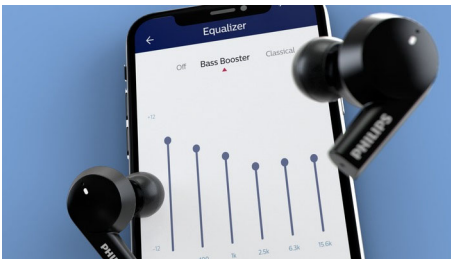

Philips Headphones app

Enhance the bass. Tone down the treble. The Philips Headphones app puts you in charge of the music you're listening to. Adjust levels yourself or choose from preset sound styles.

You can also switch between preset ANC modes with a single tap.

Dual mics for clear calls

Two mics in each earbud focus on the sound of your voice, reducing noise from the world around you. If you're in a quieter place and don't need to block out noise while you're speaking, mono mode lets you use just one earbud to talk.

Charging case.

You get up to 20 hours play time with the charging case, and the headphones will play for 5 hours from a single charge (4.5 hours with ANC). A speedy 15 minute charge gives you an extra hour. It takes two hours to charge the case via USB-C.