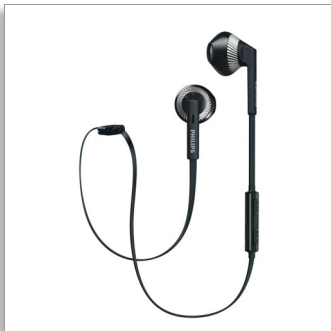

Philips  
Bluetooth Headset

14.2mm drivers/ open-back

Earbud  
Flat cable

SHB5250BK

### Designed to fit ear geometry

Designed for wireless freedom on the go, these Philips MyJam FreshTones BT earphones feature 14.2mm drivers for big bass and optimal fit designed around ear geometry.