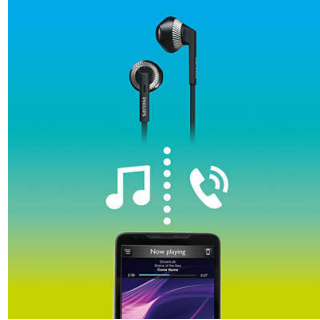

## Supports Bluetooth version 4.1

Pair your smart device with your headphones using Bluetooth and enjoy the freedom of crystal clear music and phone calls - without the hassle of cables.

## Wireless music and calls

Enjoy the freedom of listening to music and phone calls - without the hassle of a cable. Change tracks, volume control, and answer calls with an easy to use remote control.

SHB5250BK/00