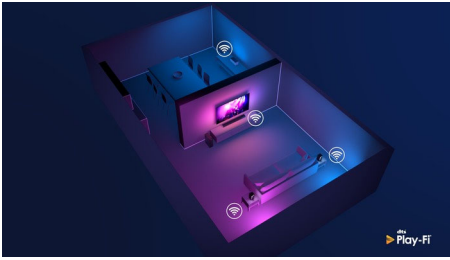

### At home in your home

- Multi-room setup via Philips Sound or Play-Fi app
- Boost the sound of your smart assistant speakers
- Connects to your favourite voice assistant-enabled devices

## Play-Fi. Multi-room and more

This wireless speaker is DTS Play-Fi compatible, so you can easily sync with other Play-Fi-compatible speakers for multi-room audio. If your soundbar supports Play-Fi Surround, you can even make this speaker part of a true surround-sound setup on movie night.

## Rich sound in any room

Two woofers, two passive radiators and two tweeters combine to give you room-filling sound with powerful bass and sparkling treble. Wi-Fi streaming gives you the highest-quality signal and ensures that the audio syncs perfectly between speakers or rooms.