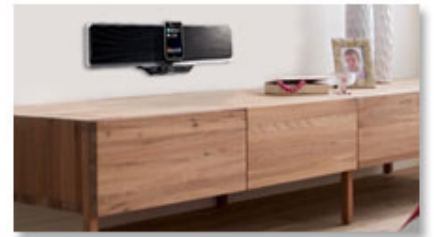

Wall-mountable

The perfect combination of a slim and versatile design, your Philips audio system is cleverly designed to blend into your living space. The base of the audio system is a stand so the system can sit securely and nicely on any shelf or cabinet. When wall mounted you have all the same flexibility of the freestanding stand.