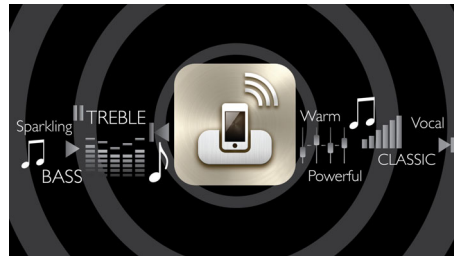

SoundStudio App

Have music the way you like it now. SoundStudio truly puts the power over your music into the palm of your hands. It lets you change every aspect of sound, using only your iPhone, with controls that are intuitive and simple. Now you can tweak, tailor and create your desired sound experience and have your favourite songs come to new life. SoundStudio

AD7000W/10

also lets you listen to thousands of Internet radio stations worldwide, broadening your music experience even further.