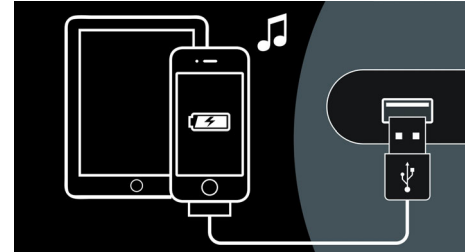

Play and charge iPod/iPhone/iPad

This speaker comes with a USB port, allowing you to conveniently charge your iPod, iPhone, iPad. Simply connect your Apple device with its USB cable to the back of the speaker. You can play any music from your Apple device whilst it is charging.

AUX-in connection

The AUX-in connection allows direct playback of MP3 content from portable media players. Besides the benefit of enjoying your favourite music in the superior sound quality delivered by the speaker, AUX-in connection is also extremely convenient as all you have to do is plug your portable MP3 player into the speaker.

Made for
iPod iPhone iPad