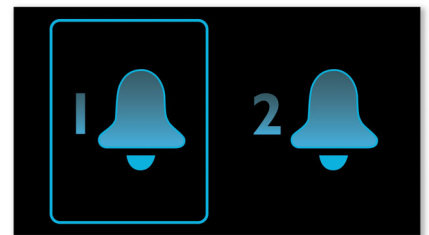

Dual alarm

The Philips audio system comes with two alarm times. Set one alarm time to wake you up and the other time to wake up your partner.

Battery back-up

Battery back-up ensures memory of time during power failure