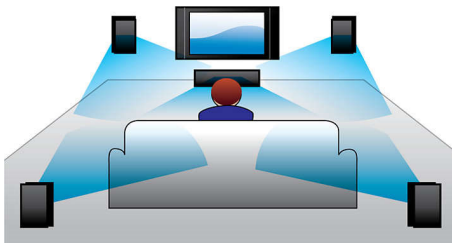

Designed to enhance your cinema at home

- Modern design to complement your home environment

PHILIPS

Highlights

Full HD 3D Blu-ray

Be enthralled by 3D movies in your own living room on a Full HD 3D TV. Active 3D uses the latest generation of fast switching displays for real life depth and realism in full 1080x1920 HD resolution. By watching these images through special glasses with right and left lenses that are timed to open and close in synchrony with alternating images, the full HD 3D viewing experience is created in your home cinema. Premium 3D movie releases on Blu-ray offer a wide, high quality selection of content. Blu-ray also delivers uncompressed surround sound for an unbelievably real audio experience.

Dolby TrueHD and DTS-HD

Dolby TrueHD and DTS-HD Master Audio Essential deliver the finest sound from your Blu-ray Discs. Audio reproduced is virtually indistinguishable from the studio master, so you hear what the creators intended for you to hear. Dolby TrueHD and DTS-HD Master Audio Essential complete your high definition entertainment experience.