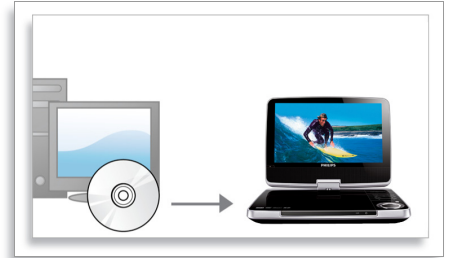

Car mount pouch

Mount your portable DVD player easily onto your car headrest. You can enjoy DVD movies on the road.

7" swivel color LCD panel

7" swivel color LCD panel for improved viewing flexibility

DivX Certified