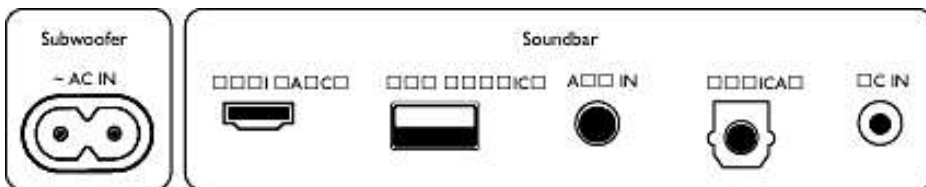

Supported Audio Formats

- Bluetooth: SBC
- HDMI ARC: LPCM 2ch
- Optical: LPCM 2ch

Outer Carton

- Length: 98.3 cm
- Number of consumer packagings: 2
- Width: 55.5 cm
- Gross weight: 13.04 kg
- Height: 24.6 cm
- GTIN: 1 48 95229 10885 8
- Nett weight: 7.56 kg
- Tare weight: 5.48 kg

Convenience

- Remote Control
- Night mode: No

Compatibility

- Smartphone/tablet APP control: No

Power

- Power LED indicator
- Subwoofer power consumption: 20 W
- Main unit power supply: 100-240V AC, 50/60 Hz
- Subwoofer power supply: 100-240V AC, 50/60 Hz
- Subwoofer standby power: < 2 W
- Main unit standby power: < 0.5 W
- Auto standby

Packaging dimensions

- Height: 21.7 cm
- Packaging type: Box
- Type of shelf placement: Laying
- Width: 96.2 cm
- Depth: 37.6 cm
- Number of products included: 1
- EAN: 48 95229 10885 1
- Gross weight: 5.77 kg
- Nett weight: 3.78 kg
- Tare weight: 1.99 kg

Accessories

- Included accessories: Power adapter, Power cord, Remote Control, 2 x AAA Batteries, Wall mount bracket, Quick start guide, Warranty Card

Design

- Color: Black
- Wall mountable

Dimensions

- Main Unit (W x H x D): 900 x 65.5 x 91 mm
- Main Unit Weight: 1.53 kg
- Subwoofer (W x H x D): 150 x 225 x 267 mm
- Subwoofer Weight: 2.1 kg

Video

- 3D pass-through: No

Issue date 2024-05-02

Version: 11.11.1

EAN: 48 95229 10885 1

© 2024 Koninklijke Philips N.V.
All Rights reserved.

Specifications are subject to change without notice.
Trademarks are the property of Koninklijke Philips N.V.
or their respective owners.

www.philips.com

* The terms HDMI, HDMI High-Definition Multimedia Interface, HDMI Trade dress and the HDMI Logos are trademarks or registered trademarks of HDMI Licensing Administrator, Inc.