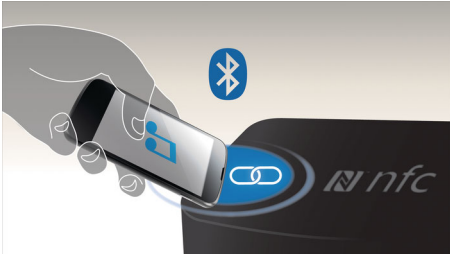

Advanced versatility

- One-Touch with NFC-enabled smartphones for Bluetooth pairing
- Built-in rechargeable battery for music playback anywhere
- Built-in microphone for speaker phone conversation
- USB port to charge any mobile device

PHILIPS

Wireless speaker

Bluetooth® aptX and NFC USB port for charging, Built-in microphone for calls, 10W, rechargeable battery

Highlights

NFC technology

Pair Bluetooth devices easily with one-touch NFC (Near Field Communications) technology. Just tap the NFC enabled smartphone or tablet on the NFC area of a speaker to turn the speaker on, start Bluetooth pairing, and begin streaming music.

Wireless music streaming

Bluetooth is a short range wireless communication technology that is both robust and energy-efficient. The technology allows easy wireless connection to iPod/iPhone/iPad or other Bluetooth devices, such as smartphones, tablets or even laptops. So you can enjoy your favorite music, sound from video or game wireless on this speaker easily.