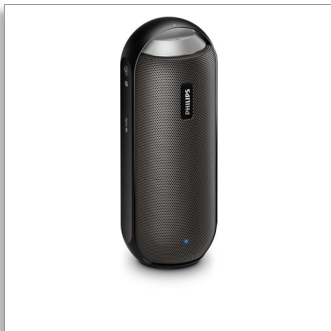

Philips
wireless portable speaker

Bluetooth® and NFC

Splash proof
Built-in microphone for calls
12W, Rechargeable battery

BT6000B

Small is Great

Big sound 360° around

Chuck the speaker down any way you like, vertical or horizontal. 360° of sound means you get big sound all around, every time. Splashproof, rugged and equipped with wireless music streaming it brings warm, natural sound wherever you go.

Designed to go places

- Built-in rechargeable Li-ion battery for playback anywhere
- Splash-proof design ideal for outdoor use (IPX4)

Advanced versatility

- Audio-in for easy portable music playback
- One-Touch with NFC-enabled smartphones for Bluetooth pairing
- Built-in microphone for hands-free phone calls
- Wireless music streaming via Bluetooth

Sound that blows you away

- 2 x 6W RMS total output power
- Two speaker drivers & passive radiators give immersive sound
- Digital Sound Processing for lifelike, distortion-less music

PHILIPS

wireless portable speaker
Bluetooth® and NFC Splash proof, Built-in microphone for calls, 12W, Rechargeable battery

Power

- Battery type: Lithium-ion (built-in)
- Power supply: 5V, 2A (USB adapter)
- Operating time on battery: 8 hour(s)

Product dimensions

- Height: 7,05 cm
- Width: 18,83 cm
- Depth: 6,97 cm
- Weight: 0,486 kg