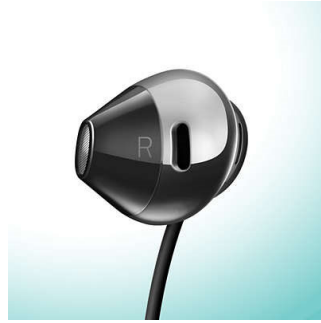

True comfort

- Ergonomic earbuds for a natural fit

PHILIPS

Headphones with mic
12.2mm drivers/ open earbud Earbud

Highlights

Extra durable cable

Light doesn't mean fragile. Built for life on the go, the headphones cable has built-in strain relief for greater durability and longer life.

Metallic finish

Iconic design with fresh, modern high-gloss accents.

Handsfree calls

The easy-to-use remote control allows you to play/pause tracks and answer calls with a simple push of a button.

Bass tube

Innovative bass tubes in the earbud increase air flow to deliver deep, rich bass.

Clear sound

High-power 12.2 mm drivers are tuned to reproduce clear, crisp sound.

Ergonomic fit

So slim you can barely feel them in your ears, Hyprlite headphones deliver your music in weightless comfort.