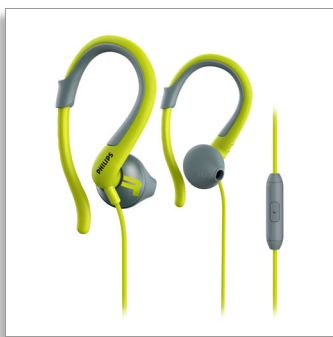

Philips ActionFit
Sports headphones with
mic

13.6mm drivers/semi-closed
Earhook

SHQ1255TLF

Bring it on

Sweat resistant

The ultra lightweight SHQ1255 is your perfect gym workout and running companion. The sturdy headphones guarantee powerful bass and comfort fit.

Freedom

- Earhook for stability and comfort
- Control your music and pick up calls while training

Intensity

- Open acoustic design lets you be aware of your surroundings
- 13.6mm drivers deliver powerful sound

Connectivity

- Type of cable: OFC
- Cable Connection: two-parallel, symmetric
- Finishing of connector: Gold plated
- Cable length: 1.0 m
- Connector: 3.5 mm

Outer Carton

- Length: 33.3 cm
- Number of consumer packagings: 24
- Length: 13.1 inch
- Width: 18.9 cm
- Gross weight: 1.244 kg
- Height: 14.2 cm
- GTIN: 1 08 89446 00476 9
- Width: 7.4 inch
- Height: 5.6 inch
- Nett weight: 0.396 kg
- Gross weight: 2.743 lb
- Nett weight: 0.873 lb
- Tare weight: 0.848 kg
- Tare weight: 1.87 lb

Powerful sound

Powerful 13.6mm drivers deliver music that pack a solid punch, with deep and dynamic bass to keep you motivated – and moving. The premium quality drivers ensure a vivid sound experience, keeping you fueled during any workout.