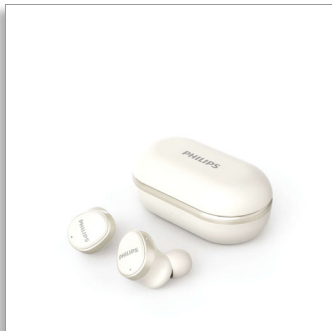

Philips
True Wireless
Headphones

12 mm neodymium drivers

Active noise cancelling (ANC)
Secure, comfortable in-ear fit
Up to 29 hours of total play time

TAT4556WT

Your music. Your way.

These true wireless headphones with hybrid active noise cancelling tune out background noise and give you the clear sound and deep bass you need. Enjoy a comfortable fit, IPX4 splash and sweat resistance and 29 hours of play time with the case.

Clear sound. Deep bass.

- Supports AAC code, an extremely high-quality sound source
- 12 mm neodymium drivers for clear sound and deep bass
- Always focused on the music. Hybrid active noise cancelling

Extremely convenient. Super comfortable.

- Easy control and pairing
- Mono mode lets you make calls using a single earbud
- Secure, comfortable in-ear fit

Portable charging case. Up to 29 hours play time