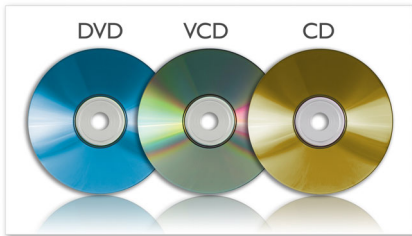

DVD, DVD+/-RW, (S)VCD, CD

The Philips Portable DVD player is compatible with most DVD and CD discs available in the

market. DVD, DVD+/-R, DVD+/-RW, (S)VCD, and CD – all of them can play on the DVD player. DVD+/-R is a shorthand term for a DVD drive that can accept both of the common recordable DVD formats. Likewise, DVD+/-RW handles both common rewritable disc types.