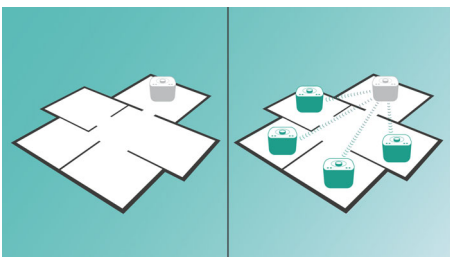

Enrich your sound experience

- 2 x 2.5" drivers with bass port for room-filling sound

Simplicity in use

- Stream all your music via izzylink™
- Wireless music streaming via Bluetooth

PHILIPS

Highlights

Play music in one room

Philips izzy speaker lets you stream all your favourite music from your phone, tablet or computer, no matter which music or radio app you use.

izzylink™

izzylink™ is a wireless technology that uses the IEEE 802.11n standard to enable the link-up of multiple speakers to form a wireless network. The network connects up to five speakers without the need of a router, Wi-Fi password, or any smart device mobile app to set it up. You can add izzy speakers to the network easily to enjoy music playing at the same time in different rooms. Each speaker can still be switched between single mode for individual use or group mode for multiroom music with one tap.

One tap to set up izzylink™

No router, no password, no apps needed for set up. Just long press the "GROUP" button on two

speakers to set up for the first time. Repeat to add a 3rd, 4th, or 5th speaker. Each long press of the "Group" button adds one new speaker at a time. Multiroom music has never been easier. Once complete, the izzylink™ network will be stored even when the speaker is unplugged.