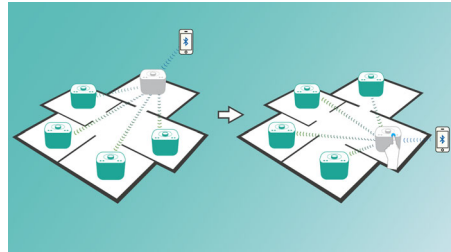

Switch the lead speaker easily

In each izzylink™ group, any individual speaker can be the master, streaming music to the others. When you want to take the lead to share your own music, press the Bluetooth button on the speaker in your room and share that music from your device instantly. Other speakers in the same izzylink™ group will play the same music at the same time, in sync. Sharing music with each other is that easy.