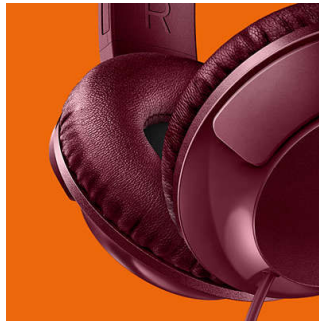

Soft cushions

Soft, breathable ear cushions provide great comfort over long listening sessions.