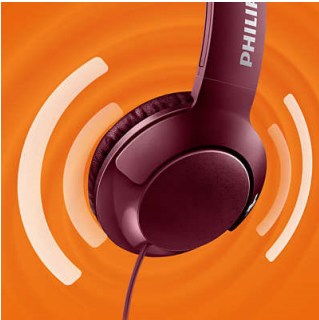

Sleek design

- Flat folding design for easy portability

PHILIPS

On-ear headphones
32-mm drivers/closed-back On-ear, Soft ear cushions, Flat folding

SHL3070RD/00

Highlights

32 mm drivers

BASS+ headphones feature 32mm speaker drivers that produce big, pumping bass.

Adjustable fit

Designed for optimal fit, BASS+ headphones feature swivelling earshells and an adjustable headband to ensure a great fit for all wearers.

Big, bold bass

This is big, powerful bass that lets you really feel the beat. Don't let the sleek design fool you – specially tuned drivers and bass vents produce ultra-low end frequencies to create a unique BASS+ sound signature.