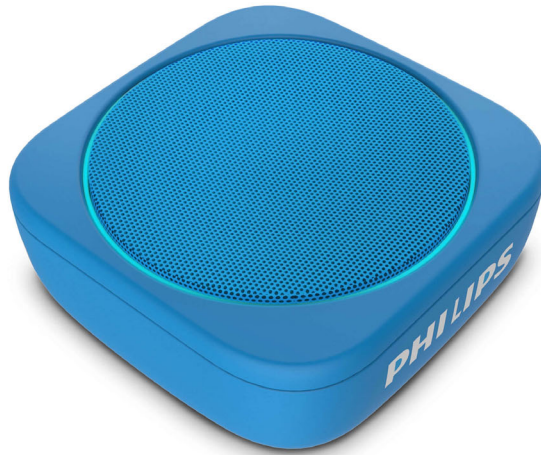

Philips
wireless portable speaker

Bluetooth
Blue

BT150A

Pool party. Shower party. Your party.

Wherever. Whenever. This waterproof Bluetooth speaker packs chunky bass into a tiny package and gives you surprisingly big sound. You get eight hours play time and audio-in. From the pool to the shower-make it your kind of party.

Bring the tunes. Anywhere.

- Buttons on speaker for play and volume/skip tracks
- Finely knitted detachable carry strap
- Hang it from your bag, or on your bike. 9.5x9.5x3.8 cm
- LED lights around the speaker grille. Blue/random colors

Music or calls

- Audio-in. Connect to almost any source
- Built-in mic. Take your calls via the speaker
- Up to 10 m wireless range

Turn it up. In the pool. In the shower.

- 1.5" full-range speaker. A passive radiator boosts bass
- 8 hours play time. USB charging. Micro USB cable included
- Anti-clipping function. Play it loud without distortion
- Waterproof to 1 m for up to 30 minutes. IPX7-rated

PHILIPS

wireless portable speaker
Bluetooth Blue

Specifications

Sound

- Output power (RMS): 4W
- Sound System: Mono

Design and finishing

- Color: Blue

Connectivity