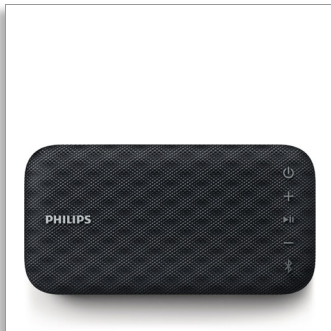

Philips
wireless portable speaker

4W, 8hr

Long Bluetooth range
Waterproof, dustproof
By pack USB strap

BT3900B

Music never stops

My music never stops. Everplay wireless portable speaker keeps playing all the time without interruption thanks to the strong Bluetooth connection and intuitive charging options. Its custom fabric makes it beautiful as well as super durable

Big sound

- Powerful driver with bass radiator for big sound
- Bass radiators for extra bass boost and extension
- Anti-clipping function for loud, distortion free music

Strong Bluetooth connection

- Wireless music streaming via Bluetooth
- Strong Bluetooth connection up to 30m or 100ft
- Built-in microphone for hands-free phone calls

Intuitive charging

- Battery indicator to easily view power level
- USB cable doubles as a strap

Super durability

- Durable build – shockproof, dustproof and waterproof (IP57)
- High performance DuraFit fabric

PHILIPS

wireless portable speaker
4W, 8hr Long Bluetooth range, Waterproof, dustproof, By pack USB strap

BT3900B/00

Highlights

Anti-clipping function

Anti-Clipping lets you play music louder and keeps it high quality, even when the battery is low. It accepts a range of input signals, from 300mV to 1000mV and keeps your speakers safe from damage by distortion. This built-in function monitors the musical signal as it goes through the amplifier and keeps peaks within the amplifier's range, preventing the audio distortion caused by clipping without affecting loudness. A portable speaker's ability to reproduce musical peaks decreases along with battery power, yet anti-clipping reduces peaks caused by low battery, keeping music distortion free.