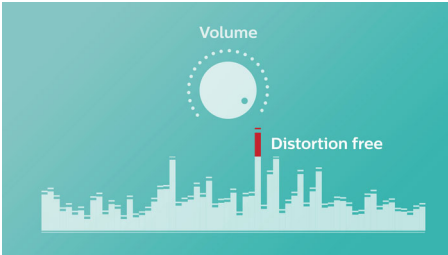

PHILIPS

wireless portable speaker
4W, 8hr Long Bluetooth range, Waterproof, dustproof, By pack USB strap

BT3900B/00

Highlights

Anti-clipping function

Anti-Clipping lets you play music louder and keeps it high quality, even when the battery is low. It accepts a range of input signals, from 300mV to 1000mV and keeps your speakers safe from damage by distortion. This built-in function monitors the musical signal as it goes through the amplifier and keeps peaks within the amplifier's range, preventing the audio distortion caused by clipping without affecting loudness. A portable speaker's ability to reproduce musical peaks decreases along with battery power, yet anti-clipping reduces peaks caused by low battery, keeping music distortion free.