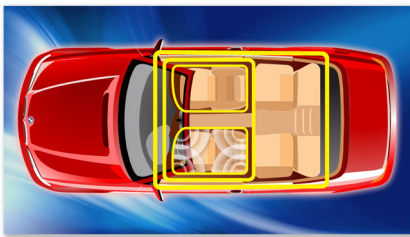

PHILIPS

Highlights

MAX Sound

MAX Sound technology produces an instant boost in bass, maximizing volume performance and instantly creating the most impressive listening experience with just the touch of a button. Its sophisticated electronic circuitry calibrates existing sound and volume settings, instantly boosting bass and volume to maximum levels without distortion. The end result is a noticeable amplifying of both sound spectrum and volume and a potent audio boost that will add mileage to any music.

Music Zone

Philips' innovative Music Zone technology lets the driver and the passengers enjoy their music with more vivid spatial effect, just as the artist intended it to be heard. Users can easily switch the music

listening zones from the driver to the passengers and back again to get the best sonic focus in the car. A dedicated zone control button provides three predefined settings - Left, Right and Front (and All) - so you can best match your listening needs easily and dynamically alone or with your passengers.