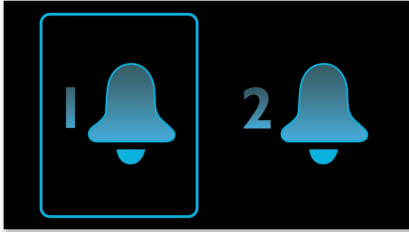

Philips
Clock Radio

Mirror finish display

FM, Digital tuning
Dual alarm

AJ2000

Wake up

to your favourite radio tune

Wake up to your favourite radio station or alarm tones. This elegant Philips AJ2000 Clock radio with mirror-finish display lets you preset two alarms that wake you and your partner at different times. Rise gently each day with a smile.

Easy to use

- Battery back-up ensures memory of time during power failure
- Adjustable display brightness for comfortable viewing

Start the day your way

- Wake up to your favourite radio tune or a buzzer
- Gentle wake for a pleasant waking experience
- Dual alarm to wake you and your partner at different times
- Repeat alarm for additional snooze
- FM tuner for radio enjoyment
- Sleep timer helps you to drop off to your favourite music

PHILIPS

Highlights

Battery back-up

Battery back-up ensures memory of time during power failure

Dual alarm

The Philips audio system comes with two alarm times. Set one alarm time to wake you up and the other time to wake up your partner.