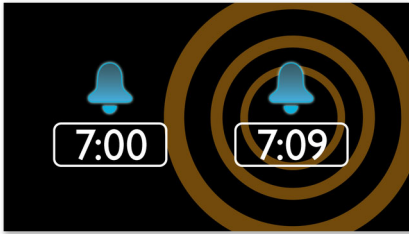

Easy to use

- Battery back-up ensures memory of time during power failure
- Adjustable display brightness for comfortable viewing

Start the day your way

- Wake up to your favourite radio tune or a buzzer
- Gentle wake for a pleasant waking experience
- Dual alarm to wake you and your partner at different times
- Repeat alarm for additional snooze
- FM tuner for radio enjoyment
- Sleep timer helps you to drop off to your favourite music

PHILIPS

Highlights

Battery back-up

Battery back-up ensures memory of time during power failure

Dual alarm

The Philips audio system comes with two alarm times. Set one alarm time to wake you up and the other time to wake up your partner.

Repeat alarm

To counter oversleeping, the Philips Clock radio has a snooze feature. Should the alarm ring and you wish to continue sleeping a bit longer, simply press the Repeat Alarm button once and go back to sleep. Nine minutes later the alarm will ring again. You can continue to press the Repeat Alarm button every nine minutes until you turn off the alarm altogether.

Wake up to the radio or a buzzer

Wake up to sounds from your favourite radio station or a buzzer. Simply set the alarm on your Philips

Clock radio to wake you with the radio station you last listened to or choose to wake up with a buzzer sound. When the wake up time is reached, your Philips Clock radio will automatically turn on that radio station or trigger the buzzer to sound.