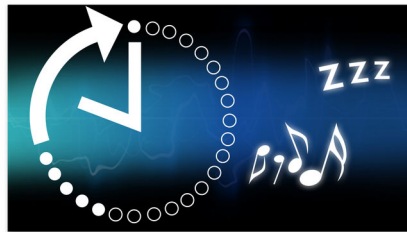

Wake up to the radio or a buzzer

Wake up to sounds from your favourite radio station or a buzzer. Simply set the alarm on your Philips

Clock radio to wake you with the radio station you last listened to or choose to wake up with a buzzer sound. When the wake up time is reached, your Philips Clock radio will automatically turn on that radio station or trigger the buzzer to sound.

Gentle wake

Start your day the right way by waking up gently to a gradually increasing alarm volume. Normal alarm sounds with a pre-set volume are either too low to wake you up or are so uncomfortably loud that you are rudely jolted awake. Choose to wake up to your favourite music, radio station or buzzer alarm. Gentle wake's alarm volume gradually increases from subtly low to reasonably high in order to gently rouse you.

Adjustable display brightness

Adjustable display brightness allows you to customise the display to your needs.

Sleep timer

Sleep timer lets you decide how long you want to listen to music, or a radio station of your choice, before falling asleep. Simply set a time limit (up to 1 hour) and choose a radio station to listen to while you drift off to sleep. The Philips radio set will continue to play for the selected duration and then automatically switch to a power-efficient and silent stand-by mode. Sleep Timer lets you fall asleep to your favourite radio DJ without counting sheep or worrying about wasting power