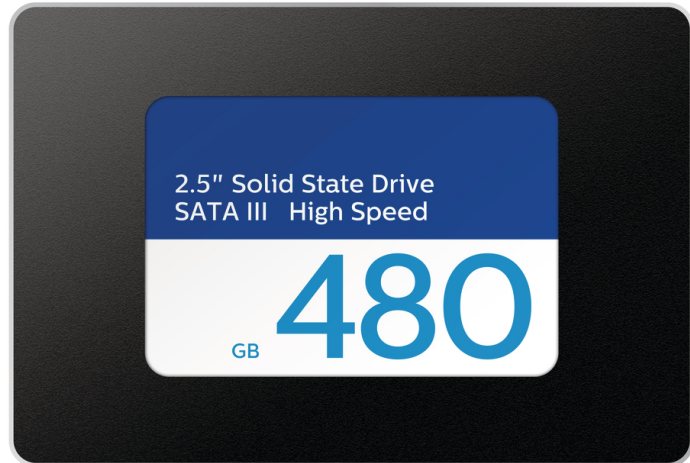

PHILIPS

SSD

480GB

High Speed

2.5" SATA III

Internal

FM48SS120B

High speed performance

Speeds up your PC or notebook

Philips high speed internal solid state drive speeds up the computer boot-up and application loading.

Performance and capacity

- Accelerate your computer up to 500MB/s
- 480 GB memory capacity
- Ideal for 4K UHD video editing
- Bring life to your old system
- Good things are made to last
- Low power consumption
- High productivity