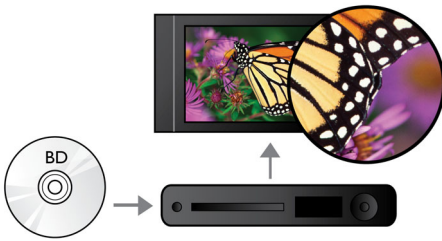

See more

- Blu-ray Disc playback for sharp images in full HD 1080p
- DVD video upscaling to 1080p via HDMI for near-HD images

Hear more

- Dolby TrueHD for high fidelity sound

Engage more

- EasyLink to control all HDMI CEC devices via a single remote
- Enjoy all your movies and music from CD and DVD

PHILIPS

Highlights

Blu-ray Disc playback

Blu-ray Discs have the capacity to carry high definition data, along with pictures in the 1920 x 1080 resolution that defines full high definition images. Scenes come to life as details leap at you, movements smoothen and images turn crystal clear. Blu-ray also delivers uncompressed surround sound - so your audio experience becomes unbelievably real. The high storage capacity of Blu-ray Discs also allow a host of interactive possibilities to be built in. Seamless navigation during playback and other exciting features like pop-up menus bring a whole new dimension to home entertainment.

DVD video upscaling

HDMI 1080p upscaling delivers images that are crystal clear. DVD movies in standard

definition can now be enjoyed in high definition resolution - ensuring more details and more true-to-life pictures. Progressive Scan (represented by "p" in "1080p") eliminates the line structure prevalent on TV screens, again ensuring relentlessly sharp images. To top it off, HDMI makes a direct digital connection that can carry uncompressed digital HD video as well as digital multi-channel audio, without conversions to analog - delivering perfect picture and sound quality, completely free from noise.