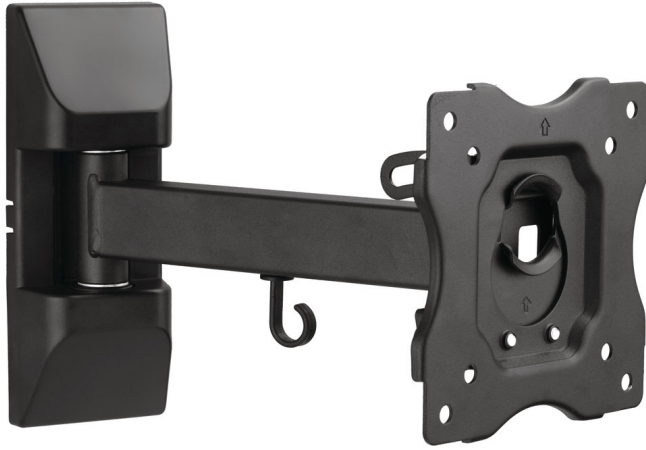

Philips  
TV Wall Mount

## Universal

Articulating  
LCD/LED/OLED/QLED  
compatible  
Flat & curved TV compatible

SQM9112

# Universal articulating wall mount

for TV size between 13" to 28"

Designed to fit most brands of TV with a focus on safety & ease of use. Easy installation kit includes necessary hardware Slim design but strong for weight capacity up to 11 kg (24 lbs). Supports 180 degree full motion.

### Easy installation

- Up to VESA 100x100 mounting
- TV cable management to hide cables for a neater look
- Level correction
- Standard VESA mounting hole pattern
- Mounting hardware included