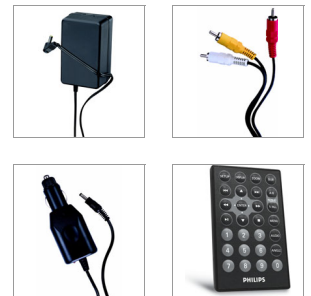

Philips
Portable DVD Player

17.8 cm/7" widescreen LCD

PET702

Entertainment that travels with you

Sit back, relax and watch movies on the go on the 7" TFT LCD display of the Philips PET702. Enjoy your favorite DVD movies, MP3-CD and CD music, or admire your JPEG photos anytime, anyplace.

Immerse in AV entertainment on the go

- Play DVD, DVD+/-R, DVD+/-RW and (S)VCD
- Plays MP3-CD, CD and CD-RW music
- Share JPEG image files with Picture CD

For your viewing comfort

- 17.8 cm (7") TFT color LCD display for high quality viewing
- Enjoy movies in 16:9 widescreen format
- Built-in quality stereo speakers

For ultimate convenience

- Car adaptor and handy remote control included
- Few buttons for simple and easy control
- Up to 2-hours playback with rechargeable battery*

PHILIPS
sense and simplicity

Specifications

Picture/Display

- Display screen type: LCD TFT
- LCD panel type: Anti-glare polarizer
- Diagonal screen size (inch): 7 inch
- Resolution: 480(w)x234(H)x3(RGB)
- Brightness: 200 cd/m²
- Contrast ratio (typical): 250:1
- Effective viewing area: 154.1x86.6mm
- Pixel pitch: 0.107(w)x0.370(H)mm
- Response time (typical): 30 ms