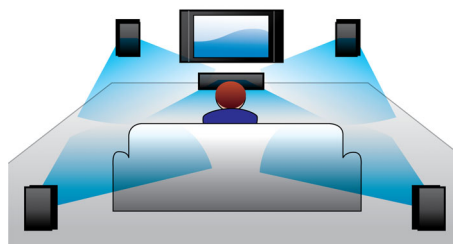

Dolby TrueHD and DTS-HD

Dolby TrueHD and DTS-HD Master Audio Essential deliver the finest sound from your Blu-ray Discs. Audio reproduced is virtually indistinguishable from the studio master, so you hear what the creators intended for you to hear. Dolby TrueHD and DTS-HD Master Audio Essential complete your high definition entertainment experience.