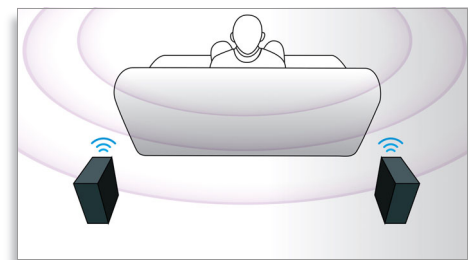

Wireless rear speakers option

Wireless rear speakers give you scalability and mobility in speaker placement. Developed using interference-free technology, wireless speakers provide full surround sound without unsightly wire connections. You could buy the Philips wireless rear speakers separately.