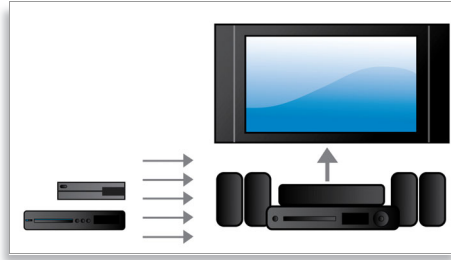

Designed to enhance your cinema at home

- Elegant speakers in aluminum and glass ensure a robust sound
- Wireless rear speakers option for clutter free placement

Simply enjoy all your entertainment

- HDMI Hub to connect HDMI devices for great sound and picture
- Built-in WiFi to enjoy your connected media wirelessly
- Smart TV to enjoy online services & access multimedia on TV
- Full HD 3D Blu-ray for a truly immersive 3D movie experience

Auto calibration

Adjusting your new Philips home theater for optimum sound experience is now a breeze. With the simple touch of a button on the remote, the intelligent pre-loaded sound calibrator software is launched and emits test signals to the speakers. These signals are captured and analyzed by the auto-calibration microphone and the necessary adjustments are made, taking into consideration the distances between speakers and listening positions, the loudness and the delay response of audio signals from each speaker. In 60 seconds, your in-room sound experience is enhanced and optimized.

HDMI Hub

HDMI Hub provides additional HDMI ports to allow you to connect other devices such as your game console or HD set-top box to your home theater conveniently. By connecting your devices through the HDMI Hub, you can enjoy high-definition sound and picture for all your entertainment.