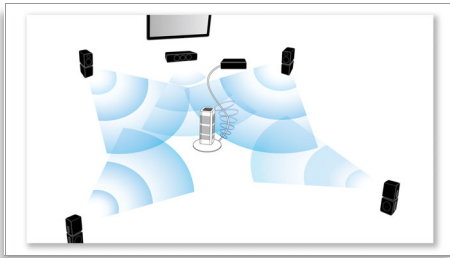

PHILIPS
sense and simplicity

Highlights

Premium soft dome tweeters

With Philips' Crystal Clear Sound, you will now be able to discern and appreciate every sound detail, the way it's meant to be heard and as the artist or director intended! Crystal Clear Sound reproduces the sound source - whether it's an action movie, a musical or a live performance - faithfully, precisely and without any distortion. Philips home theaters with Crystal Clear Sound keep audio processing to a minimum, preserving the purity of the original audio content. The result is greater sonic accuracy delivered to your ears.

Auto calibration

Adjusting your new Philips home theater for optimum sound experience is now a breeze. With the simple touch of a button on the remote, the intelligent pre-loaded sound calibrator software is launched and emits test signals to the speakers. These signals are captured and analyzed by the auto-calibration microphone and the necessary adjustments are made, taking into consideration the distances between speakers and listening positions, the loudness and the delay response of audio signals from each speaker. In 60 seconds, your in-room sound experience is enhanced and optimized.

HDMI Hub

HDMI Hub provides additional HDMI ports to allow you to connect other devices such as your game console or HD set-top box to your home theater conveniently. By connecting your devices through the HDMI Hub, you can enjoy high-definition sound and picture for all your entertainment.

Built-in WiFi

Thanks to built-in WiFi, by simply connecting your home theater directly to your home network, you can experience a rich selection of popular online services. You can enjoy some of the best websites offering movies, pictures, infotainment and other online contents tailored to fit your TV screen.