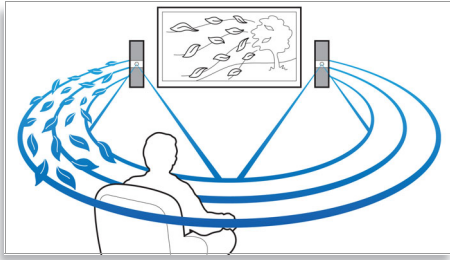

Highlights

Premium soft dome tweeters

With Philips' Crystal Clear Sound, you will now be able to discern and appreciate every sound detail, the way it's meant to be heard and as the artist or director intended! Crystal Clear Sound reproduces the sound source - whether it's an action movie, a musical or a live performance - faithfully, precisely and without any distortion. Philips home theaters with Crystal Clear Sound keep audio processing to a minimum, preserving the purity of the original audio content. The result is greater sonic accuracy delivered to your ears.