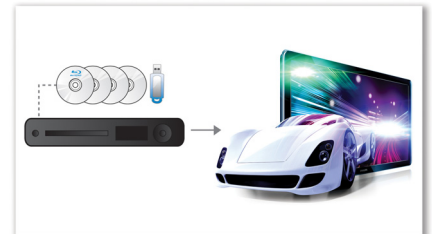

Plays it all

Play virtually any disc and any media format you want - whether they be 3D Blu-ray Discs, DVDs, VCDs, CDs or USB devices. Experience the unbeatable convenience of great playability, and the luxury of sharing media files on your TV or home theater system.