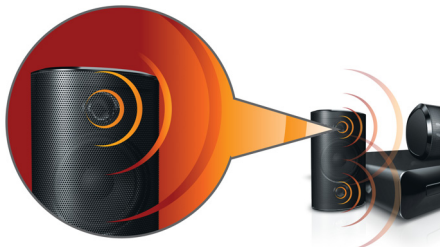

PHILIPS

Highlights

Full HD 3D Blu-ray

Be enthralled by 3D movies in your own living room on a Full HD 3D TV. Active 3D uses the latest generation of fast switching displays for real life depth and realism in full 1080x1920 HD resolution. By watching these images through special glasses with right and left lenses that are timed to open and close in synchrony with alternating images, the full HD 3D viewing experience is created in your home cinema. Premium 3D movie releases on Blu-ray offer a wide, high quality selection of content. Blu-ray also delivers uncompressed surround sound for an unbelievably real audio experience.

Power speakers with basspipes

Powerful speakers with basspipes for great sound

Dolby TrueHD and DTS-HD

Dolby TrueHD and DTS-HD Master Audio Essential deliver the finest sound from your Blu-ray Discs. Audio reproduced is virtually indistinguishable from the studio master, so you hear what the creators intended for you to hear. Dolby TrueHD and DTS-HD Master Audio Essential complete your high definition entertainment experience.

Sleek high gloss finishing

Sleek high gloss finishing with unique touch controls

Compact design

Compact design that fits anywhere

HDMI 1080p

HDMI 1080p upscaling delivers images that are crystal clear. Movies in standard definition can now be enjoyed in true high definition resolution - ensuring more details and more true-to-life pictures. Progressive Scan (represented by "p" in "1080p") eliminates the line structure prevalent on TV screens, again ensuring relentlessly sharp images. To top it off, HDMI makes a direct digital connection that can carry uncompressed digital HD video as well as digital multichannel audio, without conversions to analog - delivering perfect picture and sound quality, completely free from noise.