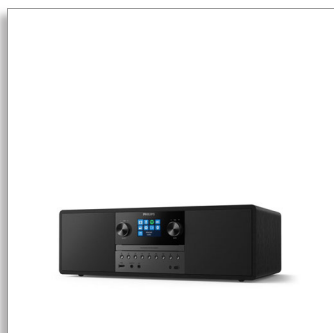

## Philips Micro Music System

### Internet radio, DAB+

Bluetooth, Spotify Connect  
USB, MP3-CD  
50 W

**TAM6805**

## Main unit dimensions

Main unit dimensions: 420 x 262 x 140 mm