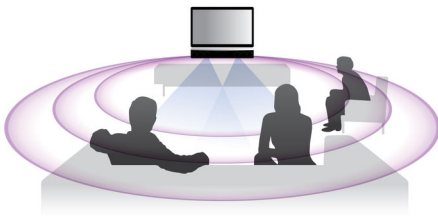

product
design
award

2011

asimpleswitch.com

reddot design award
product design 2011

PHILIPS

Highlights

Ambisound

Ambisound technology produces truly embracing multi-channel surround sound from fewer speakers. It delivers an immersive 5.1 sound experience without the constraints of sitting position, room shape or size, and without the clutter of multiple speakers and cables. Through the combined effect of psychoacoustic phenomena, array processing and precisely angled driver positioning, Ambisound delivers more sound from fewer speakers.

Full HD 3D Blu-ray

Be enthralled by 3D movies in your own living room on a Full HD 3D TV. Active 3D uses the latest generation of fast switching displays for real life depth and realism in full 1080x1920 HD resolution. By watching these images through special glasses with right and left lenses that are timed to open and close in synchrony with alternating images, the full HD 3D viewing experience is created in your home cinema. Premium 3D movie releases on Blu-ray offer a wide, high quality selection of content. Blu-ray also delivers uncompressed surround sound for an unbelievably real audio experience.

Philips Net TV with Wi-Fi

Experience a rich selection of online services with Net TV. Enjoy movies, pictures, infotainment and other online content directly on your TV whenever you like. Simply connect your home theater directly to your home network through the ethernet connection, and navigate and select what you want to watch with the remote control. The Philips menu gives you access to popular Net TV services fitted for your TV screen. Additionally, with the DLNA certified PC network you can watch videos or access pictures stored on your computer using your remote control.