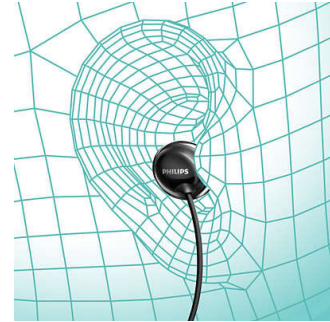

PHILIPS

Wireless Bluetooth® headphones
12.2mm drivers/ open-back In-ear

SHB4205BK/00

Highlights

Bass tube

Innovative bass tubes in the earbud increase air flow to deliver deep, rich bass.

Clear sound

High-power 12.2 mm drivers are tuned to reproduce clear, crisp sound.

Handsfree calls

The easy-to-use remote control allows you to play/pause tracks and answer calls with a simple push of a button.

Lightweight neckband

Super slim neckband is designed to fit everyone. So light you'll forget you're wearing them.

Metallic finish

Iconic design with fresh, modern high-gloss accents.

Vibration mode

The neckband vibrates when calls come in, so you'll never miss a call.

Ergonomic fit

So slim you can barely feel them in your ears, Hyprlite headphones deliver your music in weightless comfort.