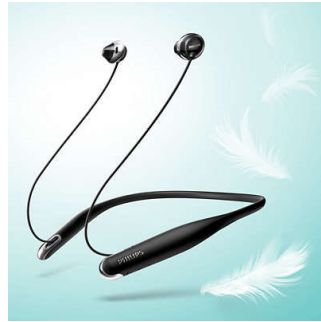

Featherlight comfort

- Ergonomic earbuds for a natural fit
- Lightweight and slim neckband style for wearing stability
- Bluetooth version 4.1 and HSP/HFP/A2DP/AVRCP Support
- Rechargeable battery offers up to 7 hours of playtime

PHILIPS

Wireless Bluetooth® headphones
12.2mm drivers/ open-back In-ear

SHB4205BK/00

Highlights

Bass tube

Innovative bass tubes in the earbud increase air flow to deliver deep, rich bass.

Clear sound

High-power 12.2 mm drivers are tuned to reproduce clear, crisp sound.

Handsfree calls

The easy-to-use remote control allows you to play/pause tracks and answer calls with a simple push of a button.

Lightweight neckband

Super slim neckband is designed to fit everyone. So light you'll forget you're wearing them.

Metallic finish

Iconic design with fresh, modern high-gloss accents.

Vibration mode

The neckband vibrates when calls come in, so you'll never miss a call.

Ergonomic fit

So slim you can barely feel them in your ears, Hyprlite headphones deliver your music in weightless comfort.