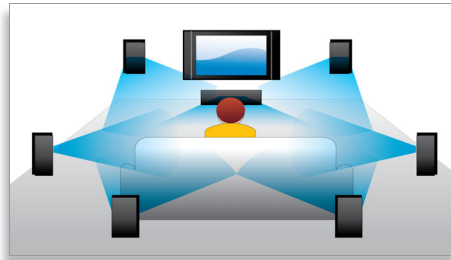

PHILIPS
sense and simplicity

Highlights

Subtitle Shift

Subtitle Shift is an enhancement feature that lets users manually adjust a movie's subtitle positioning on the television or computer screen. Using the remote control, users can shift the subtitles up and down on the screen. On widescreen displays, such as 21:9 cinema and projectors, the subtitles sometimes get cut off. In order to see them clearly, the user has to change the display aspect ratio, which defeats the purpose of the widescreen. With the Subtitle Shift feature, the user can retain the correct display aspect ratio and have the subtitles ideally positioned on the screen.

Blu-ray Disc playback

Blu-ray Discs have the capacity to carry high definition data, along with pictures in the 1920 x 1080 resolution that defines full high definition images. Scenes come to life as details leap at you, movements smoothen and images turn crystal clear. Blu-ray also delivers uncompressed surround sound — so your audio experience becomes unbelievably real. The high storage capacity of Blu-ray Discs also allows a host of interactive possibilities to be built in. Seamless navigation during playback and other exciting features such as pop-up menus bring a whole new dimension to home entertainment.

Dolby TrueHD

Dolby TrueHD delivers 7.1 channels of the finest sound from your Blu-ray Discs. Audio reproduced is virtually indistinguishable from the studio master, so you hear what the creators intended for you to hear. Dolby TrueHD completes your high definition entertainment experience.

BD-Live (Profile 2.0)

BD-Live opens up your world of high definition even further. Receive up-to-date content just by connecting your Blu-ray Disc player to the Internet. Exciting new things like exclusive downloadable content, live events, live chats, gaming and on-line shopping all await you. Ride the high definition wave with Blu-ray Disc playback and BD-Live