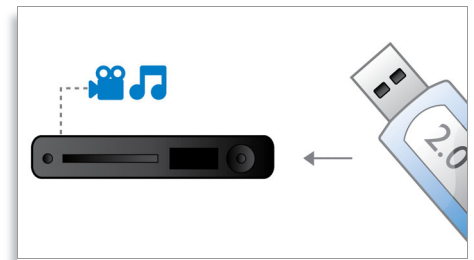

Hi-Speed USB 2.0 Link

The Universal Serial Bus or USB is a protocol standard that is conveniently used to link PCs, peripherals and consumer electronic equipment. Hi-Speed USB devices have a data transfer rate of up to 480 Mbps - up from the 12 Mbps of original USB devices. With Hi-Speed USB 2.0 Link, all you have to do is plug in your USB device, select the movie, music or photo and play away.