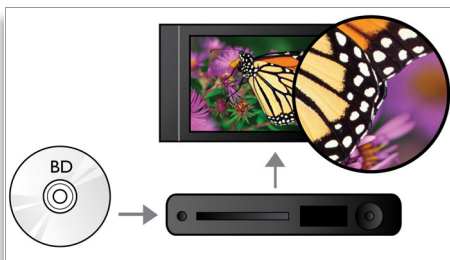

PHILIPS
sense and simplicity

Highlights

Subtitle Shift

Subtitle Shift is an enhancement feature that lets users manually adjust a movie's subtitle positioning on the television or computer screen. Using the remote control, users can shift the subtitles up and down on the screen. On widescreen displays, such as 21:9 cinema and projectors, the subtitles sometimes get cut off. In order to see them clearly, the user has to change the display aspect ratio, which defeats the purpose of the widescreen. With the Subtitle Shift feature, the user can retain the correct display aspect ratio and have the subtitles ideally positioned on the screen.

Blu-ray Disc playback

Blu-ray Discs have the capacity to carry high definition data, along with pictures in the 1920 x 1080 resolution that defines full high definition images. Scenes come to life as details leap at you, movements smoothen and images turn crystal clear. Blu-ray also delivers uncompressed surround sound — so your audio experience becomes unbelievably real. The high storage capacity of Blu-ray Discs also allows a host of interactive possibilities to be built in. Seamless navigation during playback and other exciting features such as pop-up menus bring a whole new dimension to home entertainment.