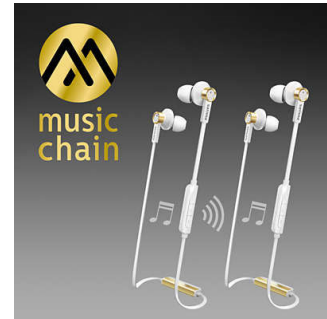

Choice of 3 pairs of ear caps

Ear caps come in a choice of 3 sizes – small, medium and large – for a personalised and perfect fit.

Easy NFC pairing

Easy NFC pairing lets you connect your Bluetooth® headphones with any Bluetooth-enabled device – with just a single touch.

Ergonomic oval sound tube

The oval shape of the sound tube came about based on extensive research on the human ear. Designed to fit any ear comfortably, the ergonomic shape ensures optimal fit and comfort for total music enjoyment.

MusicChain™

With MusicChain™, you can easily share the tracks that you are playing with a friend. Using Bluetooth® technology, a simple click on the MusicChain™ button on your headphones will pair them with other MusicChain™-enabled headphones.

Tangle-free flat cable

Anti-slip flat cable ensures that your cord always stays tangle free.

Wireless music and calls

Pair your smart device with your headphones via Bluetooth and enjoy the freedom of crystal clear music and phone calls — without the hassle of cables. Change tracks and answer calls with the easy-to-use remote control.