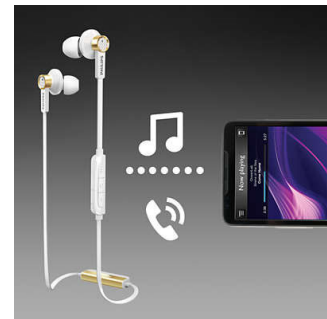

MusicChain™

With MusicChain™, you can easily share the tracks that you are playing with a friend. Using Bluetooth® technology, a simple click on the MusicChain™ button on your headphones will pair them with other MusicChain™-enabled headphones.

Tangle-free flat cable

Anti-slip flat cable ensures that your cord always stays tangle free.

Wireless music and calls

Pair your smart device with your headphones via Bluetooth and enjoy the freedom of crystal clear music and phone calls — without the hassle of cables. Change tracks and answer calls with the easy-to-use remote control.