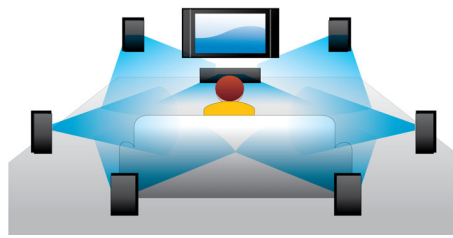

Dolby TrueHD and DTS-HD MA

DTS-HD Master Audio and Dolby TrueHD delivers 7.1 channels of the finest sound from your Blu-ray Discs. Audio reproduced is virtually indistinguishable from the studio master, so you hear what the creators intended for you to hear. DTS-HD Master Audio and Dolby TrueHD complete your high definition entertainment experience.