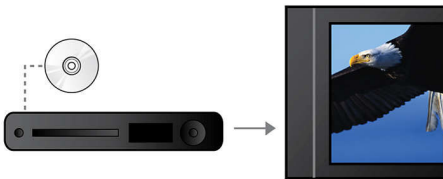

Plays it all

Play virtually any disc you want - whether they be CDs, (S)VCDs, DVDs, DVD+R, DVD-R,

DVD+RW or DVD-RW. Experience unbeatable flexibility and the convenience of playing all your discs on one device.