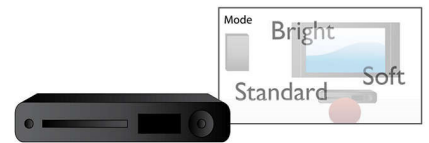

Smart Picture

Smart Picture provides the optimum picture settings for color, brightness, saturation, contrast, sharpness, and so on, to enhance your overall viewing experience at all times.