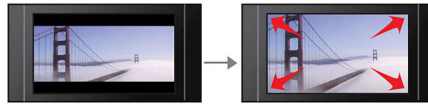

Connect and enjoy multiple sources

- USB Media Link for media playback from USB flash drives

PHILIPS

Highlights

12-bit/108MHz video processing

12-bit Video DAC is a superior Digital-to-Analogue-Converter that preserves every detail of the authentic picture quality. It shows subtle shades and smoother graduation of colors, resulting in a more vibrant and natural picture. The limitation of the usual 10bit DAC become in particular apparent while using large screens and projectors.

Screen Fit

Whatever you're watching, and on any TV, Screen Fit ensures that the picture fills the whole screen. Annoying black bars on the top and bottom are eliminated, without any tedious manual adjustments to make. Simply press the Screen Fit button, choose the format and enjoy your movie in full-screen