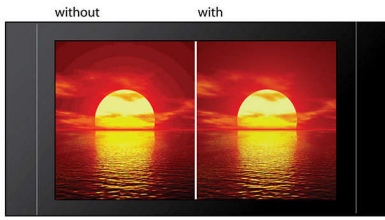

Highlights

12-bit/108MHz video processing

12-bit Video DAC is a superior Digital-to-Analogue-Converter that preserves every detail of the authentic picture quality. It shows subtle shades and smoother graduation of colors, resulting in a more vibrant and natural picture. The limitation of the usual 10bit DAC become in particular apparent while using large screens and projectors.