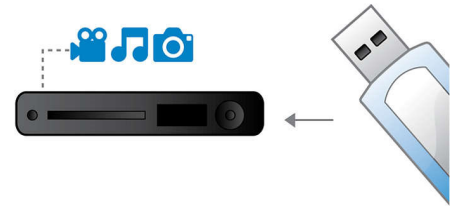

Plays it all

Play virtually any disc you want - whether they be CDs, (S)VCDs, DVDs, DVD+R, DVD-R,

DVD+RW or DVD-RW. Experience unbeatable flexibility and the convenience of playing all your discs on one device.

Screen Fit

Whatever you're watching, and on any TV, Screen Fit ensures that the picture fills the whole screen. Annoying black bars on the top and bottom are eliminated, without any tedious manual adjustments to make. Simply press the Screen Fit button, choose the format and enjoy your movie in full-screen

USB Media Link

The Universal Serial Bus or USB is a protocol standard that is conveniently used to link PCs, peripherals and consumer electronic equipment. With USB Media Link, all you have to do is plug in your USB device, select the movie, music or photo and play away.