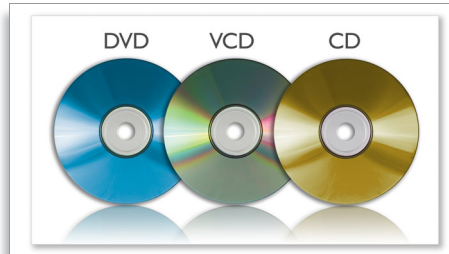

DVD, DVD+/-RW, (S)VCD, CD

The Philips Portable DVD player is compatible with most DVD and CD discs available in the market. DVD, DVD+/-R, DVD+/-RW, (S)VCD, and CD – all of them can play on the

DivX Certified

With DivX® support, you are able to enjoy DivX encoded videos and movies from the Internet, including purchased Hollywood films. The DivX media format is an MPEG-4 based video compression technology that enables you to save large files like movies, trailers and music videos on media like CD-R/RW and DVD recordable discs, USB storage and other memory cards for playback on your DivX Certified® Philips device.