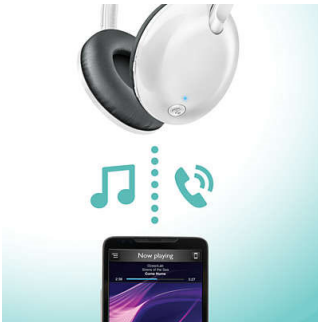

SHB4405WT/00

Highlights

Clear sound

High-power 32-mm (1.3") tilted drivers reproduce clear, crisp sound and deep, rich bass.

Hands-free calls

The easy-to-use remote control allows you to play/pause tracks and answer calls with a simple push of a button.