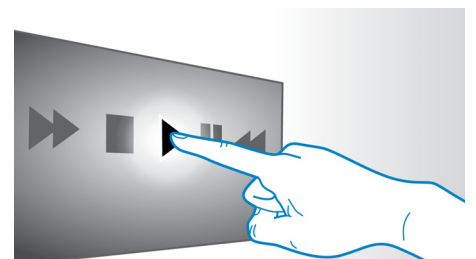

Unique touch controls

Touch controls allow you to control the volume as well as other playback options by simply pressing the touch sensitive controls on the main unit.