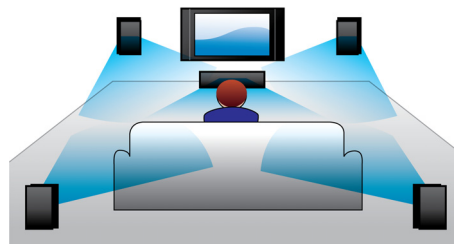

Dolby TrueHD and DTS-HD

Dolby TrueHD and DTS-HD Master Audio Essential deliver the finest sound from your Blu-ray Discs. Audio reproduced is virtually indistinguishable from the studio master, so you hear what the creators intended for you to hear. Dolby TrueHD and DTS-HD Master

Audio Essential complete your high definition entertainment experience.