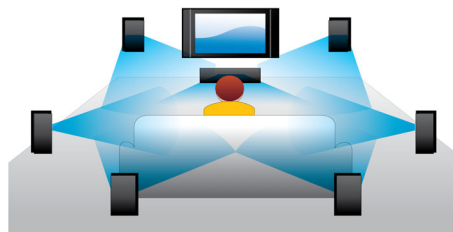

Dolby TrueHD and DTS-HD MA

DTS-HD Master Audio and Dolby TrueHD delivers 7.1 channels of the finest sound from your Blu-ray Discs. Audio reproduced is virtually indistinguishable from the studio master, so you hear what the creators intended for you to hear. DTS-HD Master Audio and Dolby TrueHD complete your high definition entertainment experience.