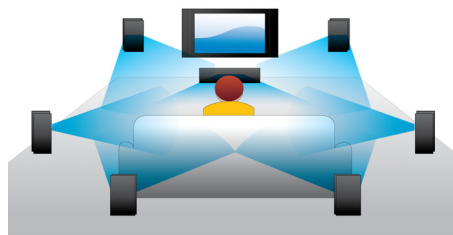

## Blu-ray 3D Disc playback

Full HD 3D provides the illusion of depth for a heightened, realistic cinema viewing experience at home. Separate images for the left and right eyes are recorded in 1920 x 1080 full HD quality and alternately played on screen at a high speed. By watching these images through special glasses that are timed to open and close the left and right lenses in synchronization with the alternating images, the full-HD 3D viewing experience is created.

## 7.1 channel surround sound

Enjoy the best sound experience with all your different types of contents. When you are watching your movie, you can get a full 7.1 surround sound to immerse you in the action. When listening to music, where surround sound is not needed, the system will intuitively channel it to 2.1 stereo sound in which the music will be presented in the best form. Of course you can always choose from the various sound preset modes available on your Blu-ray and/or DVD player, ranging from pure stereo or 7-channel stereo to Dolby TrueHD and DTS Master Audio 7.1 surround sound for the best HD sound experience.