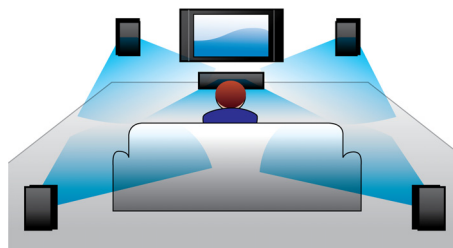

Dolby TrueHD and DTS-HD

Dolby TrueHD and DTS-HD Master Audio Essential deliver the finest sound from your Blu-ray Discs. Audio reproduced is virtually indistinguishable from the studio master, so you hear what the creators intended for you to hear. Dolby TrueHD and DTS-HD Master Audio Essential complete your high definition entertainment experience.