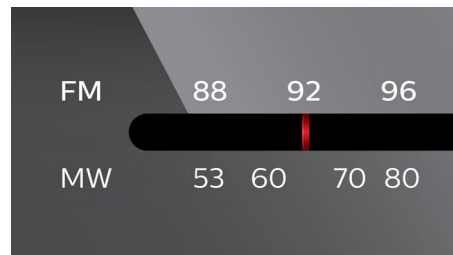

FM/MW tuner

FM/MW (AM) stereo tuner

Line-in connection

MP3 line-in connectivity allows direct playback of MP3 content via your audio system. By simply connecting your portable MP3 player to the audio system via its built-in line-in jack, you can enjoy superb sound quality while playing your favorite music from your portable MP3 player.

Specifications

Audio playback

- Playback media: CD, CD-R, CD-RW
- Disc playback modes: fast forward/backward, next/previous track search, repeat/shuffle/program

Tuner/Reception/Transmission

- Tuner bands: FM, MW
- Antenna: FM antenna

Sound

- Sound enhancement: Dynamic Bass Boost
- Sound system: stereo
- Volume control: rotary (analogue)
- Output power: 2 x 1 W RMS

Loudspeakers

- No. of built-in speakers: 2
- Speaker grille finishing: metal

Connectivity

- MP3 Link: 3.5mm stereo line in

Power

- Battery type: C size (LR14)
- Battery voltage: 1.5 V
- Number of batteries: 6
- Power type: AC Input

Accessories

- Cables/Connection: power cord
- Others: User Manual
- Warranty: Warranty Certificate

Convenience

- Loader type: top

Dimensions

- Gross weight: 2.1 kg
- Packaging depth: 264 mm
- Packaging height: 155 mm
- Packaging width: 284 mm
- Weight: 1.7 kg
- Main unit depth: 245 mm
- Main unit height: 123 mm
- Main unit width: 262 mm

Issue date 2015-01-22

Version: 1.0.5

12 NC: 8670 000 41465
EAN: 87 12581 43631 5

© 2015 Koninklijke Philips N.V.
All Rights reserved.

Specifications are subject to change without notice.
Trademarks are the property of Koninklijke Philips N.V.
or their respective owners.

www.philips.com