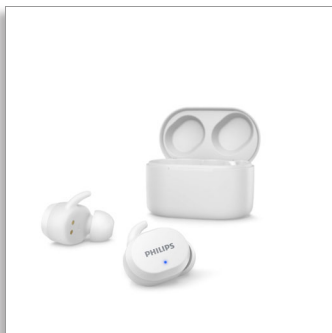

Philips
True Wireless
Headphones

Earbuds with in-ear fit

Portable charging case
IPX5 water protection
Up to 26 hours play time

TAT3216WT

Secure and comfortable. Touch controls.

From phone meeting to playlists in the park—these true wireless headphones are there for you. They don't mind rain or sweat, and you get great sound and a secure in-ear fit that won't come loose. Plus 24 hours play time with the case.

Extremely convenient. Super comfortable.

- Make calls using a single earbud. Mono mode
- Secure, comfortable in-ear fit
- 2 colors. Soft wing tips. 3 sizes of ear-tip cover

Portable charging case. Up to 24 hours play time

Secure, comfortable in-ear fit

You get real comfort thanks to soft, interchangeable silicone ear-tip covers. The ear-tip covers securely insert into your ear canal, creating a perfect seal that diminishes external noise. The wing tips keep each earbud secure.

Product dimensions

- Height: 4 cm
- Width: 9 cm
- Depth: 5 cm
- Weight: 0.055 kg

Accessories

- Quick Start Guide
- Eartips: 3 pairs (S/M/L)
- Charging case
- Charging cable: USB-C cable, 500 mm

Design

- Color: White
- Wearing style: In-ear
- Ear coupling material: Silicone
- Ear fitting: In-ear
- In-ear fitting type: Silicone ear tip