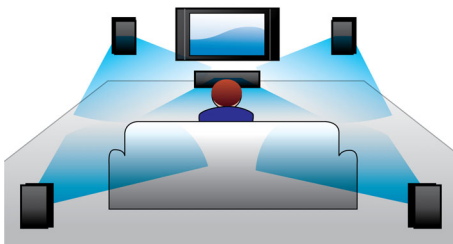

- Compact design that fits anywhere

Connect and enjoy all your entertainment

- Plays DVD, VCD, CD and USB devices
- HDMI 1080p upscales to high definition for sharper pictures
- Karaoke Scoring for fun and exciting song contests at home

PHILIPS

5.1 Home theater
HDMI 1080p

Highlights

Power speakers with basspipes

Powerful speakers with basspipes for great sound

Dolby Digital and Pro Logic II

A built-in Dolby Digital decoder eliminates the need for an external decoder by processing all six channels of audio information to provide a surround sound experience and an astoundingly natural sense of ambience and dynamic realism. Dolby Pro Logic II provides five channels of surround processing from any stereo source.

600W RMS power

600W RMS power delivers great sound for movies and music

HDMI 1080p

HDMI 1080p upscaling delivers images that are crystal clear. Movies in standard definition can now be enjoyed in true high definition resolution - ensuring more details and more true-to-life pictures. Progressive Scan (represented by "p" in "1080p") eliminates the line structure prevalent on TV screens, again ensuring relentlessly sharp images. To top it off, HDMI makes a direct digital connection that can carry uncompressed digital HD video as well as digital multichannel audio, without conversions to analog - delivering perfect picture and sound quality, completely free from noise.

Karaoke Scoring

Add a dash of fun to your Karaoke sessions with Karaoke Scoring. Allow your performance to be judged for further improvement, or for friendly competitions. Karaoke Scoring automatically rates your singing and gives you a humorous picture that is tied to how well you did. The fun never ends.