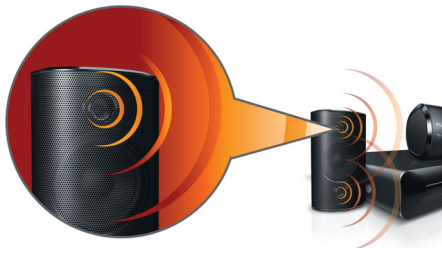

Philips
5.1 Home theater

HDMI 1080p

HTS3520

Obsessed with sound

Powerful cinematic sound with deep bass

Bring the power of the cinema into your home! Powerful speakers with basspipes and high definition HDMI 1080p upscaling pump up your home entertainment experience

Great listening experience

- Powerful speakers with basspipes for great sound
- Dolby Digital and Pro Logic II surround sound
- 600W RMS power delivers great sound for movies and music

Designed to enhance your living space

- Compact design that fits anywhere

Connect and enjoy all your entertainment

- Plays DVD, VCD, CD and USB devices
- HDMI 1080p upscales to high definition for sharper pictures
- Karaoke Scoring for fun and exciting song contests at home

PHILIPS

5.1 Home theater
HDMI 1080p

Highlights

Power speakers with basspipes

Powerful speakers with basspipes for great sound

Dolby Digital and Pro Logic II

A built-in Dolby Digital decoder eliminates the need for an external decoder by processing all six channels of audio information to provide a surround sound experience and an astoundingly natural sense of ambience and dynamic realism. Dolby Pro Logic II provides five channels of surround processing from any stereo source.