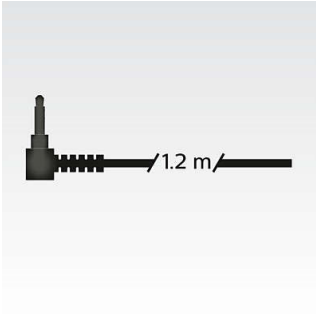

Highlights

1.2-m long cable

1.2 m cable for freedom of music enjoyment on the go