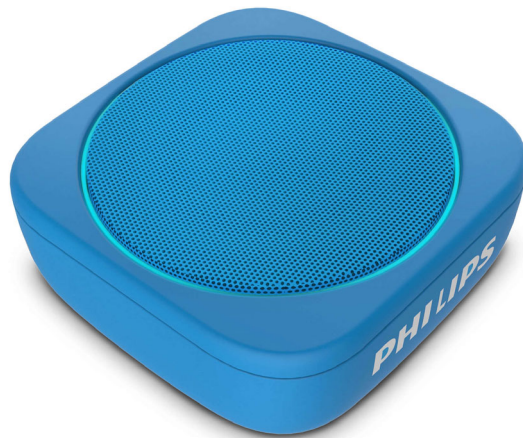

Philips
wireless portable speaker

Bluetooth
Blue

BT150A

Pool party. Shower party. Your party.

Wherever. Whenever. This waterproof Bluetooth speaker packs chunky bass into a tiny package and gives you surprisingly big sound. You get eight hours of play time and audio-in. From the pool to the shower—make it your kind of party.

Bring the tunes. Anywhere.

- Buttons on speaker for play and volume/skip tracks
- Finely knitted detachable carry strap
- Hang it from your bag or on your bike. 9.5 x 9.5 x 3.8 cm
- LED lights around the speaker grille. Blue/random colours

Music or calls

- Audio-in. Connect to almost any source
- Built-in mic. Take your calls via the speaker
- Up to 10 m wireless range

Turn it up. In the pool. In the shower.

- 1.5" full-range speaker. A passive radiator boosts bass
- 8 hours of play time. USB charging. Micro USB cable included
- Anti-clipping function. Play it loud without distortion
- Waterproof to 1 m for up to 30 minutes. IPX7 rated

Convenience

- Display type: LED display (multi-colour)
- Water resistance: IPX7

Compatibility

- other Bluetooth-enabled device
- work with: up to iOS 10.2, Bluetooth 4.2 or below

Power

- Battery type: lithium polymer (built-in)
- Operating time on battery: up to 10 hour(s)