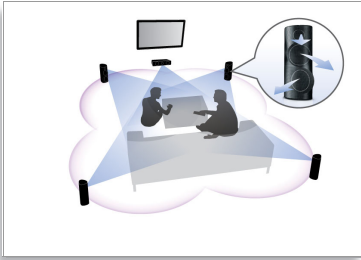

Highlights

3D Angled speakers

3D Angled Speakers feature angled drivers to deliver sound not only towards the front but also to the sides, creating a wider sweet spot so you can enjoy more immersive and cinematic surround sound.