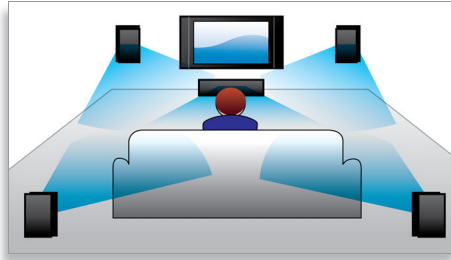

PHILIPS
sense and simplicity

Highlights

3D Angled speakers

3D Angled Speakers feature angled drivers to deliver sound not only towards the front but also to the sides, creating a wider sweet spot so you can enjoy more immersive and cinematic surround sound.

1200 W RMS power

1200 W RMS power delivers great sound for movies and music

DTS, DolbyDigital, ProLogic II

A built-in DTS and Dolby Digital decoder eliminates the need for an external decoder by processing all six channels of audio information to provide a surround sound experience and an astoundingly natural sense of ambience and dynamic realism. Dolby Pro Logic II provides five channels of surround processing from any stereo source.

DoubleBASS technology

DoubleBASS ensures you hear even the deepest bass tones from compact-sized subwoofers. It captures low frequencies and recreates them in the audible range of the

subwoofer - delivering sound with more boom and panache, and ensuring you get a full, uncompromised listening experience.