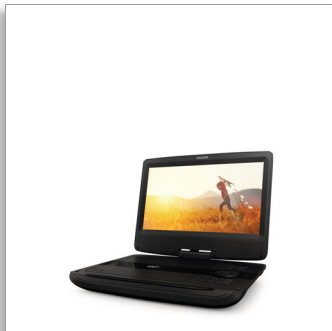

Philips
Portable DVD Player

25.4 cm/10" digital LCD

TAP3705

Swivel Screen, flexible view

Enjoy movies on the Philips TAP3705 Portable DVD Player with 10" LCD display and a 180 degree swivel screen. Plus, share your favourite video experiences with friends thanks to memory card slot and USB connector.

Immerse yourself in AV entertainment on the go

- Play DVD, DVD+/-R, DVD+/-RW, (S)VCD and MPEG4 movies
- Play MP3/WMA-CD, CD and CD-RW

Perfect viewing anywhere

- High-resolution 10" TFT LCD display for great viewing

For ultimate convenience

- Up to 2 hours playback with rechargeable battery*
- USB and SD card slots for photos and music playback

PHILIPS

Highlights

DVD, DVD+/-R, DVD+/-RW, (S)VCD

The Philips player is compatible with most DVD and CD discs available in the market. DVD+/-R can accept both of the common recordable DVD formats. Likewise, DVD+/-RW handles both common rewritable disc types. The quality of a SVCD (Super VideoCD) has a much sharper picture than a VCD because of the higher resolution. MPEG4 is designed to deliver DVD-quality video (MPEG-2) at lower data rates and smaller file sizes.

USB and SD card slots

Thanks to the complete file transferability, you can easily enjoy the convenience and fun of accessing more music and photos via the USB and SD card slots.

Specifications

Picture/Display